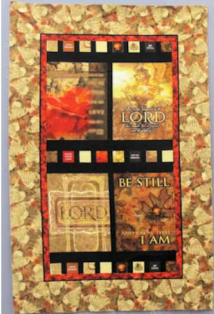

2382 – Wall Hanging
35" x 35"

2384 – Wall Hanging
14" x 38"

2386 – Quilt Top
65" x 65"

2388 – Quilt Top
54" x 54"

2390 – Table Runner
16" x 34"

2392 – Wall Hanging
21" x 24"

2394 – Quilt Top
55" x 55"

2396 – Quilt Top
36" x 55"

2398 – Quilt Top
52" x 52"

2400 – Quilt Top
60" x 80"

2402 – Quilt Top
42" x 42"

2404 – Quilt Top
68" x 58"

2406 – Quilt Top
64" x 75"

2408 – Wall Hanging Top
23" x 33"

2410 – Quilt Top
62" x 72"

2412 – Wall Hanging
30" x 50"