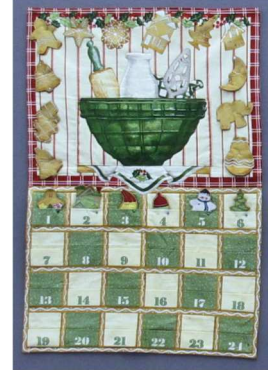

This will be a no-charge Bernina Club.

Some Examples:

2304 – Holiday Stocking
20" High

2292 – Doll
18"

2293 – Doll
31"

2295 – Embroidery
Sampler
24" x 72"

2303 – Embroidered Towels

2330 – Bear Wall Hanging
12" x 27"

2316 – Crib Quilt Top
40" x 50"

2307 – Multi Color
Quilt Top
65" x 70"

2297 – Calendar Wall
Hanging
17" x 26"

2320 – Christmas Time
Quilt Top
51" x 70"

2312 – Downton Abbey
Sample Quilt Top
40" x 40"

2314 – Downton Abbey
Sample Quilt Top (Star)
48" x 48"

2326 – Halloween Pumpkin
Wall Hanging
26" x 26"

2322 – Halloween
Quilt Top
42" x 42"

2318 – Multi Colored
Geometric Quilt
48" x 60"

2310 – Multi Color Pond
Quilt Top
48" x 48"

2306 – Multi Color
Quilt Top
60" x 72"