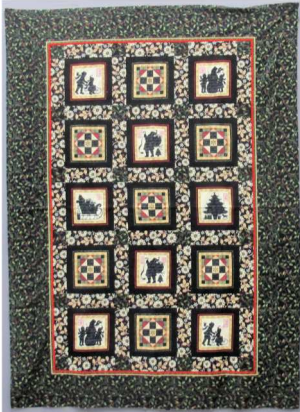

This will be a no-charge Bernina Club.

Some Examples:

2304 – Holiday Stocking
20" High

2292 – Doll
18"

2293 – Doll
31"

2295 – Embroidery
Sampler
24" x 72"

2303 – Embroidered Towels

2330 – Bear Wall Hanging
12" x 27"

2316 – Crib Quilt Top
40" x 50"

2307 – Multi Color
Quilt Top
65" x 70"

2297 – Calendar Wall
Hanging
17" x 26"

2320 – Christmas Time
Quilt Top
51" x 70"

2312 – Downton Abbey
Sample Quilt Top
40" x 40"

2314 – Downton Abbey
Sample Quilt Top (Star)
48" x 48"

2326 – Halloween Pumpkin
Wall Hanging
26" x 26"

2322 – Halloween
Quilt Top
42" x 42"

2318 – Multi Colored
Geometric Quilt
48" x 60"

2310 – Multi Color Pond
Quilt Top
48" x 48"

2306 – Multi Color
Quilt Top
60" x 72"